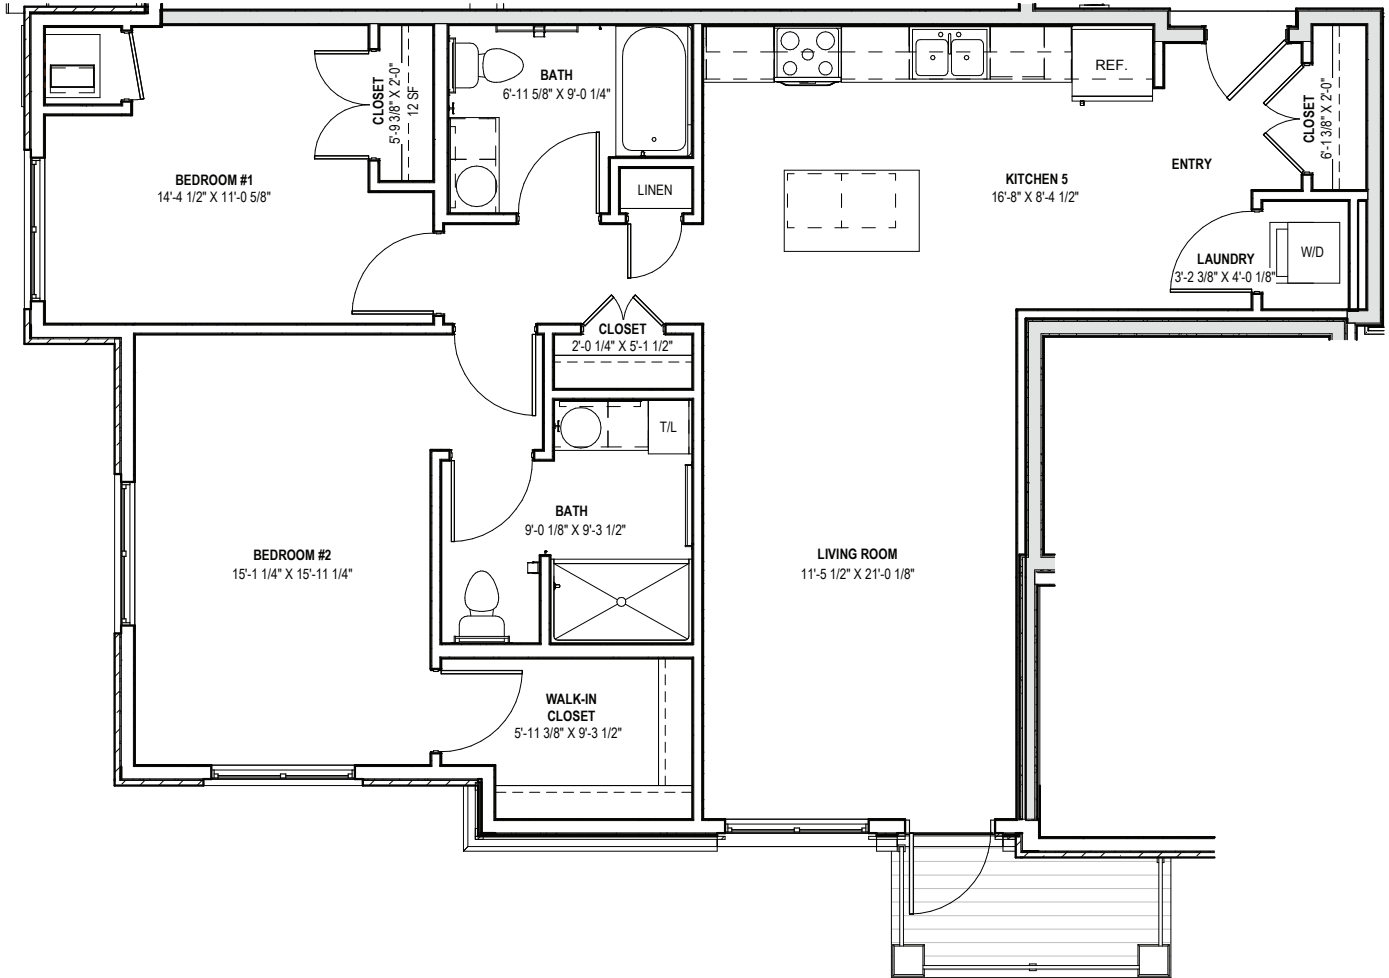

Independent Living

HAWTHORN

1,164 Square Feet

Two Bedroom/Two Bath

Units: 215, 315, 415

Notes:

Price: