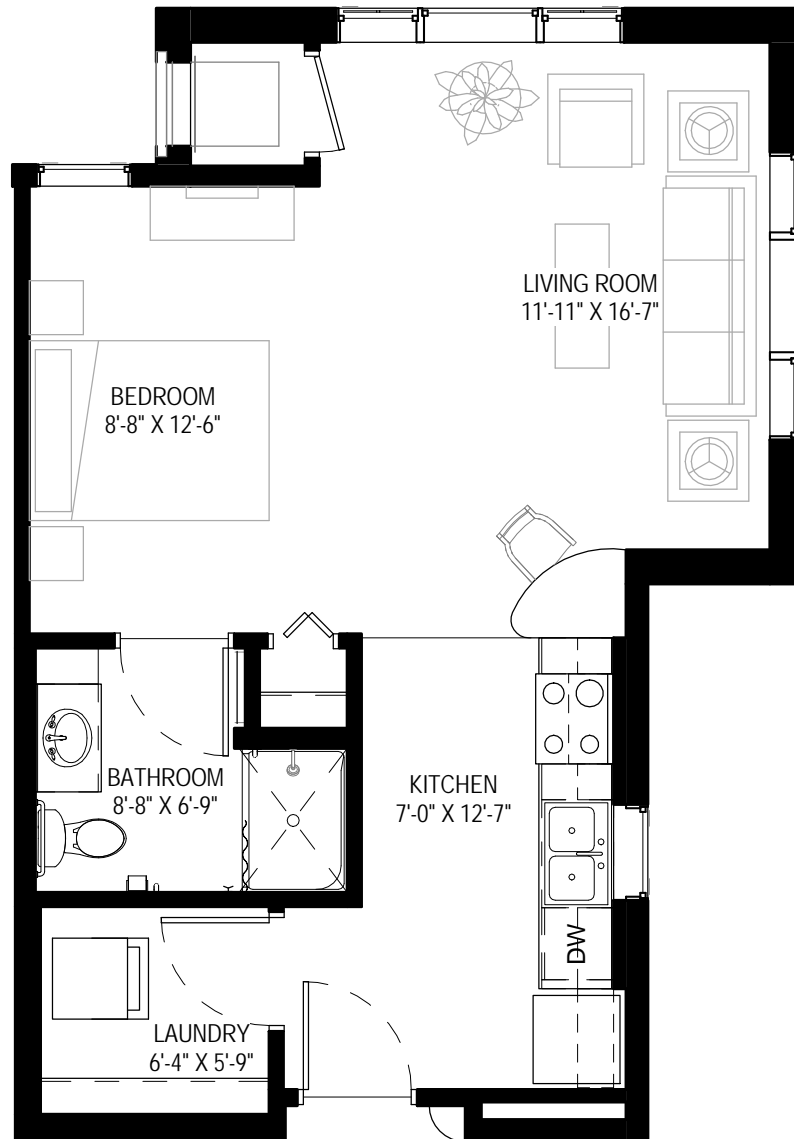

Unit S6

Studio
One Bathroom

Square Feet:
523

Units:
101, 129, 201, 229,
301, 329

3/16/2015 8:39:53 AM

All dimensions are
approximate and subject to
change without notice.